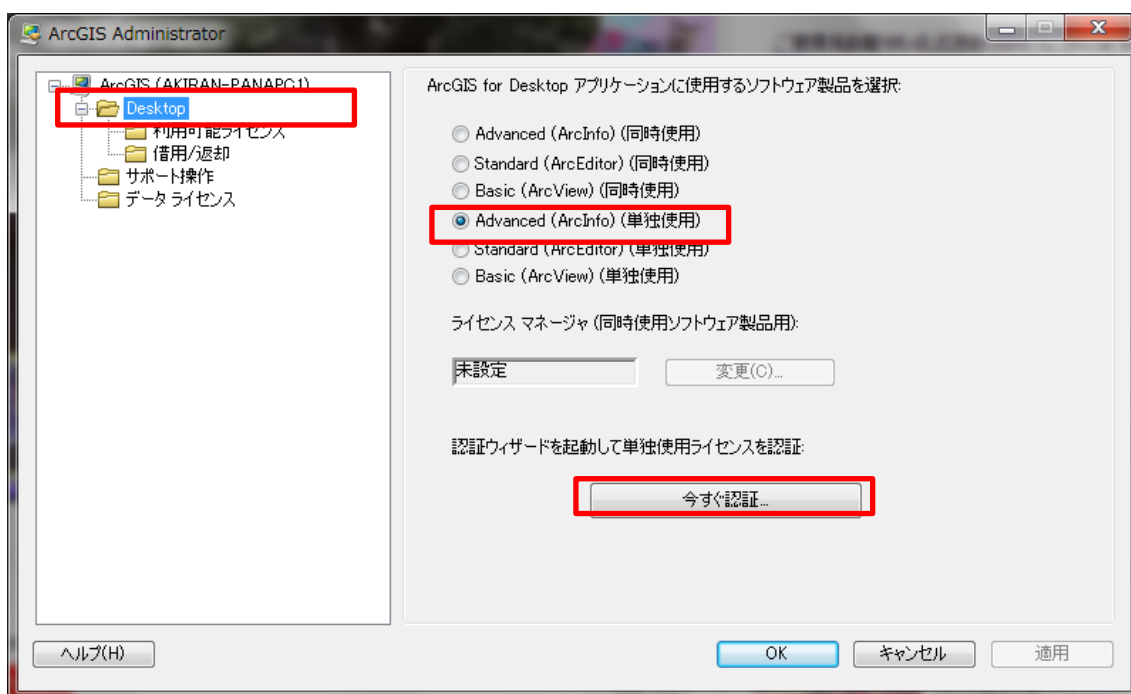

右下のスタートメニューへ行き、ArcGIS のフォルダへ行き、ArcGIS Administrator をクリック

Go to start menu and go to ArcGIS folder to click on ArcGIS Administrator.

今すぐ認証をクリック。

Click on "今すぐ認証" to register your licence.